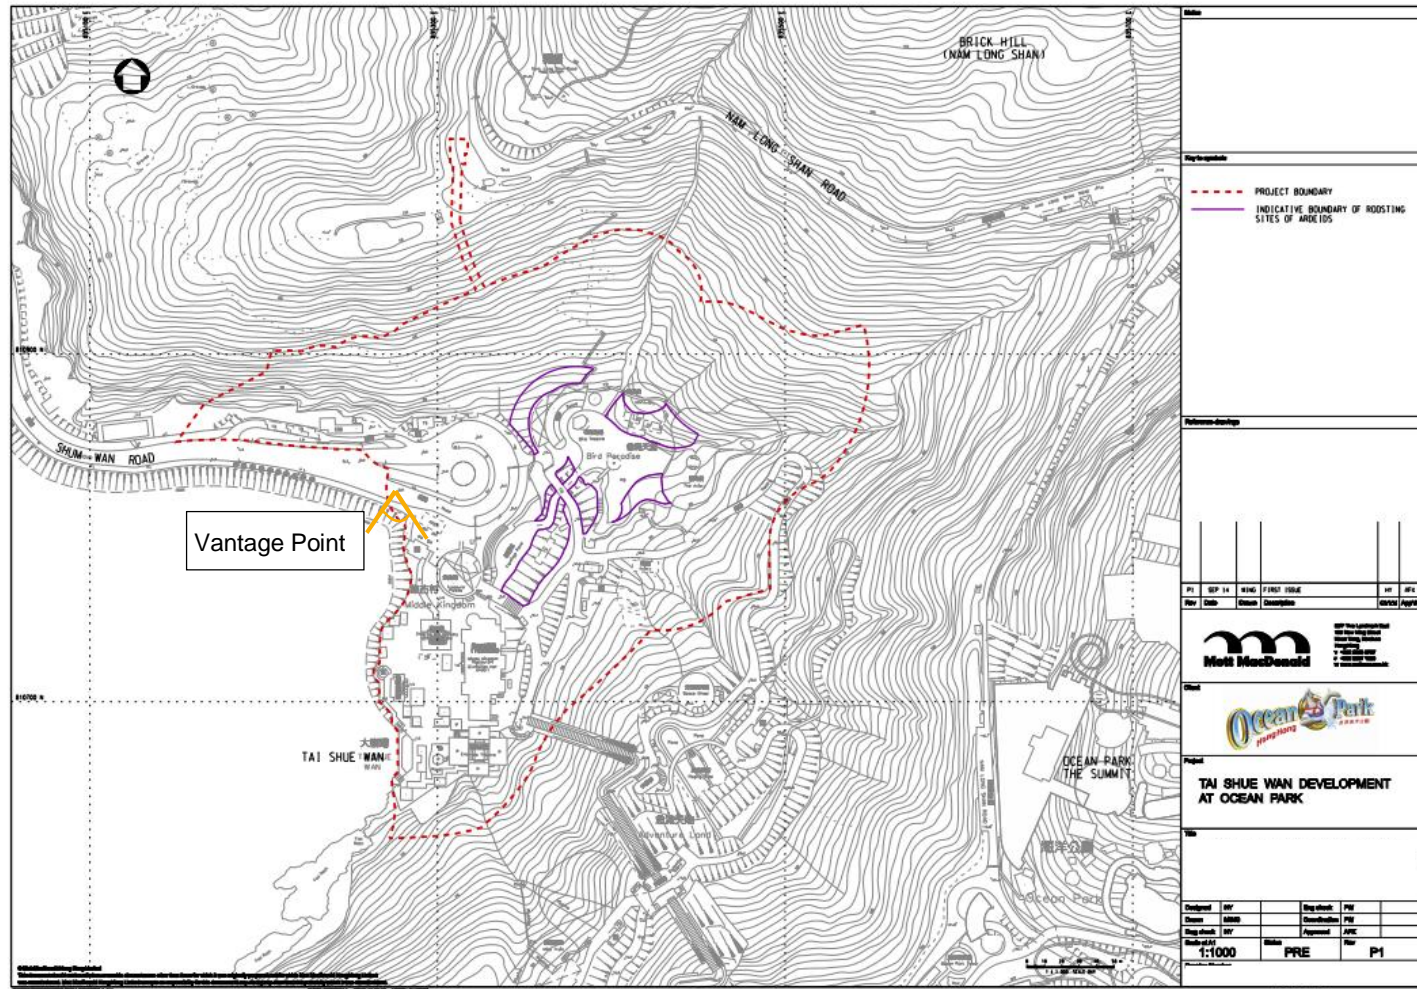

Figure 1 – Location of Two Groups of *Platycodon Grandiflorus*

Figure 2: Vantage point for Roosting Activities of Ardeids in Peak Wintering Season

Photo 1 – Group 1 of *Platycodon Grandiflorus*

Photo 2 – Current situation of fencing and warning sign